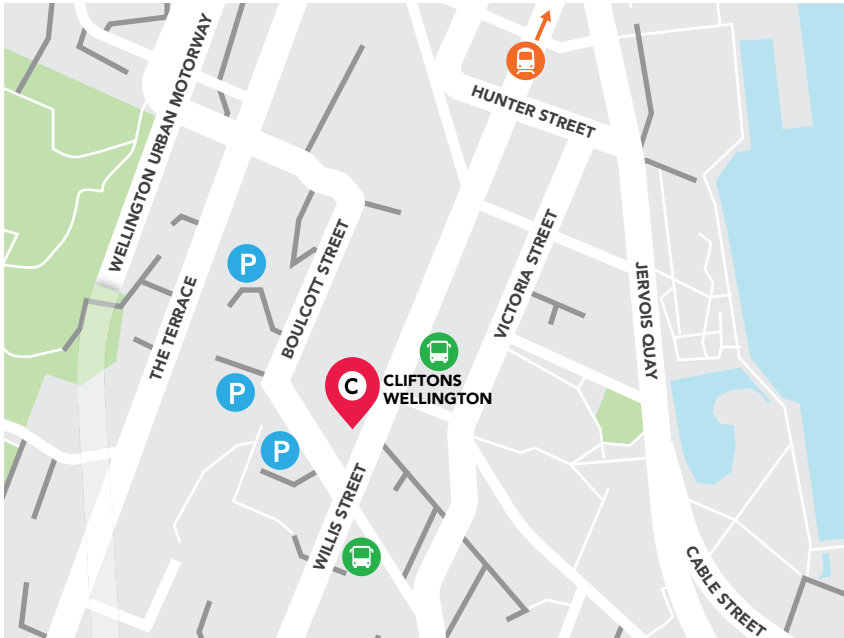

DIRECTIONS AND PARKING GUIDE

CLIFTONS WELLINGTON – WILLIS ST

 Level 28/100 Willis St,
Wellington, 6011, New Zealand

Free Call: 0800 629 088

Direct Line: +64 4-901 9001

Email: enquiries@cliftons.com

 Train Station

 Bus Interchanges

 Parking

CLOSEST TRAIN STATIONS

- Wellington Railway Station (18 min walk)

CLOSEST BUS STOPS

- Willis St at Willbank Crt, East Bound, (1 min walk)
- Manners St at Willis St, North Bound (1 min walk)

FROM AIRPORT

- Driving distance approx. 7km
- Taxi or UBER: 20-40 min depending on traffic (Taxi phone +64 4 384 4444)
- Airport Flyer Bus, alight Courtenay Pl, 10 min walk to Cliftons (total trip approx. 26 min)

NEAREST ACCOMMODATION

- Mercure Wellington Abel Tasman (4 min walk)
- Travelodge Hotel Wellington (8 min walk)
- Boulcott Suites (2 min walk)
- InterContinental Wellington (8 min walk)

NEAREST PARKING

- Wilson Parking, O'Reily Ave (3 min walk)
- SecuraPark, Church St (4 min walk)
- Wilson Parking, 1 Athol Cres (7 min walk)